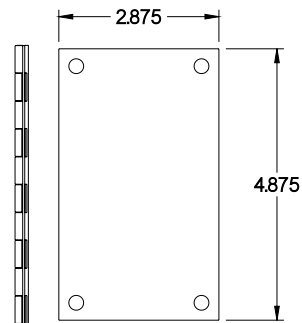

PART No. 1414N4PHS16C4

Data subject to change without notice

Gross Automation (877) 268-3700 · www.hammondenclosuresales.com · sales@grossautomation.com

TOP VIEW

ISOMETRIC VIEW

BACK VIEW

LEFT SIDE VIEW

FRONT VIEW

RIGHT SIDE VIEW

INNER PANEL

BOTTOM VIEW