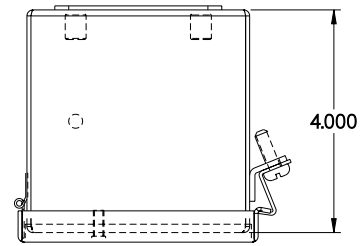

PART No. 1414N4PHS16C4

Data subject to change without notice

Gross Automation (877) 268-3700 · www.hammondenclosuresales.com · sales@grossautomation.com

TOP VIEW

ISOMETRIC VIEW

BACK VIEW

LEFT SIDE VIEW

FRONT VIEW

RIGHT SIDE VIEW

INNER PANEL

BOTTOM VIEW