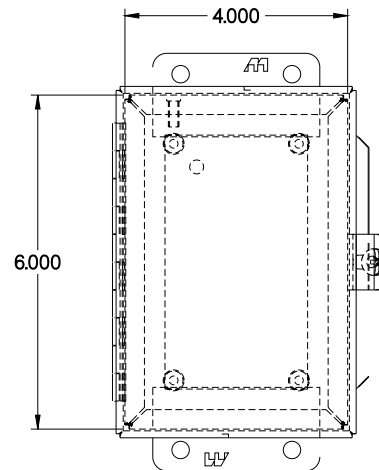

PART No. 1414N4PHS16C4

Data subject to change without notice

Gross Automation (877) 268-3700 · www.hammondenclosuresales.com · sales@grossautomation.com

TOP VIEW

ISOMETRIC VIEW

BACK VIEW

LEFT SIDE VIEW

FRONT VIEW

RIGHT SIDE VIEW

INNER PANEL

BOTTOM VIEW