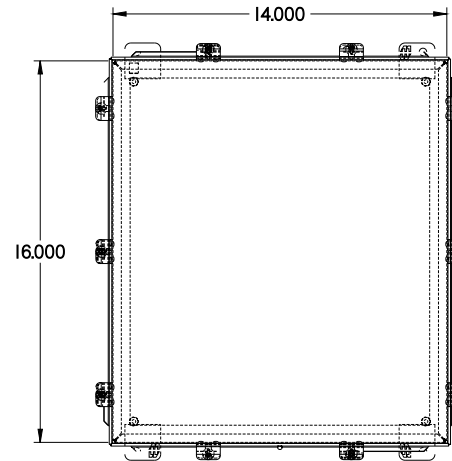

PART No. 1414N4O6

Data subject to change without notice

TOP VIEW

ISOMETRIC VIEW

Gross Automation (877) 268-3700 · www.hammondenclosuresales.com · sales@grossautomation.com

BACK VIEW

LEFT SIDE VIEW

FRONT VIEW

RIGHT SIDE VIEW

INNER PANEL

BOTTOM VIEW