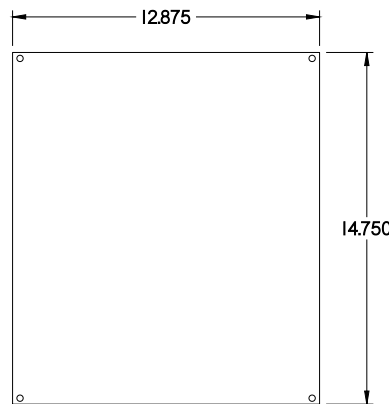

PART No. 1414N4O6

Data subject to change without notice

TOP VIEW

ISOMETRIC VIEW

Gross Automation (877) 268-3700 · www.hammondenclosuresales.com · sales@grossautomation.com

BACK VIEW

LEFT SIDE VIEW

FRONT VIEW

RIGHT SIDE VIEW

INNER PANEL

BOTTOM VIEW