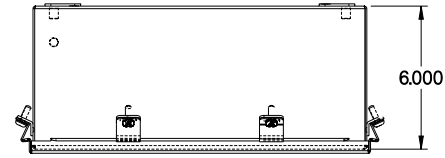

PART No. 1414N4O6

Data subject to change without notice

TOP VIEW

ISOMETRIC VIEW

Gross Automation (877) 268-3700 · www.hammondenclosuresales.com · sales@grossautomation.com

BACK VIEW

LEFT SIDE VIEW

FRONT VIEW

RIGHT SIDE VIEW

INNER PANEL

BOTTOM VIEW