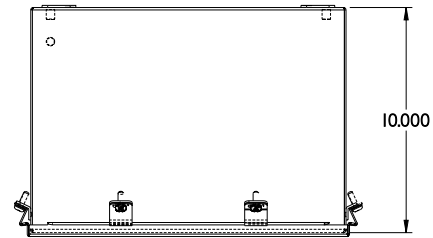

PART No. 1414N4O10

Data subject to change without notice

TOP VIEW

ISOMETRIC VIEW

Gross Automation (877) 268-3700 · www.hammondenclosuresales.com · sales@grossautomation.com

BACK VIEW

LEFT SIDE VIEW

FRONT VIEW

RIGHT SIDE VIEW

INNER PANEL

BOTTOM VIEW