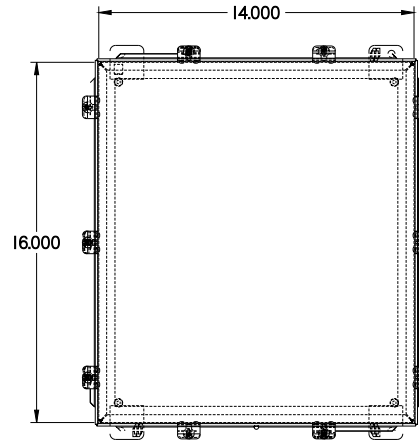

PART No. 1414N4O10

Data subject to change without notice

TOP VIEW

ISOMETRIC VIEW

Gross Automation (877) 268-3700 · www.hammondenclosuresales.com · sales@grossautomation.com

BACK VIEW

LEFT SIDE VIEW

FRONT VIEW

RIGHT SIDE VIEW

INNER PANEL

BOTTOM VIEW