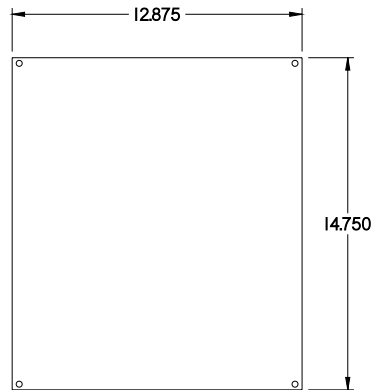

PART No. 1414N4O10

Data subject to change without notice

TOP VIEW

ISOMETRIC VIEW

Gross Automation (877) 268-3700 · www.hammondenclosuresales.com · sales@grossautomation.com

BACK VIEW

LEFT SIDE VIEW

FRONT VIEW

RIGHT SIDE VIEW

INNER PANEL

BOTTOM VIEW