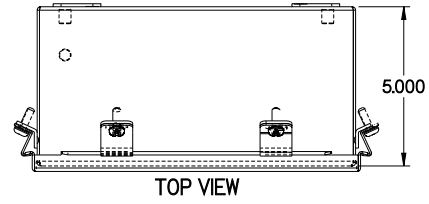

PART No. 1414N4K

Data subject to change without notice

TOP VIEW

ISOMETRIC VIEW

Gross Automation (877) 268-3700 · [www.hammondenclosuresales.com](http://www.hammondenclosuresales.com) · [sales@grossautomation.com](mailto:sales@grossautomation.com)

BACK VIEW

LEFT SIDE VIEW

FRONT VIEW

RIGHT SIDE VIEW

INNER PANEL

BOTTOM VIEW