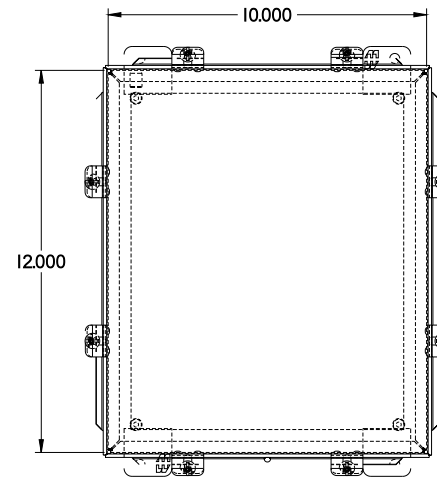

PART No. 1414N4K

Data subject to change without notice

TOP VIEW

ISOMETRIC VIEW

Gross Automation (877) 268-3700 · [www.hammondenclosuresales.com](http://www.hammondenclosuresales.com) · [sales@grossautomation.com](mailto:sales@grossautomation.com)

BACK VIEW

LEFT SIDE VIEW

FRONT VIEW

RIGHT SIDE VIEW

INNER PANEL

BOTTOM VIEW