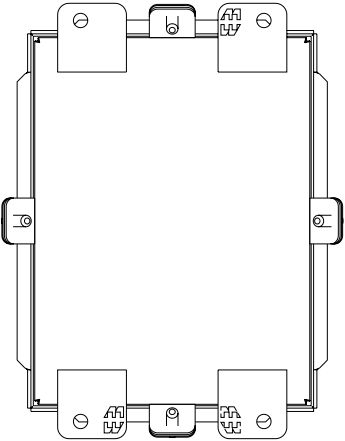

**PART No. 1414N4G**

Data subject to change without notice

Gross Automation (877) 268-3700 · [www.hammondenclosuresales.com](http://www.hammondenclosuresales.com) · [sales@grossautomation.com](mailto:sales@grossautomation.com)

TOP VIEW

ISOMETRIC VIEW

BACK VIEW

LEFT SIDE VIEW

FRONT VIEW

RIGHT SIDE VIEW

INNER PANEL

BOTTOM VIEW