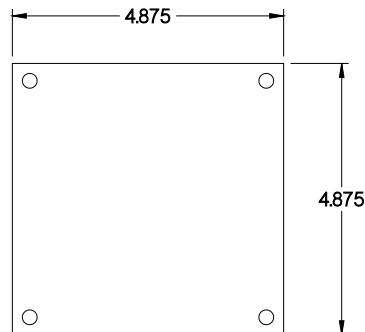

PART No. 1414N4E

Data subject to change without notice

Gross Automation (877) 268-3700 · www.hammondenclosuresales.com · sales@grossautomation.com

TOP VIEW

ISOMETRIC VIEW

BACK VIEW

LEFT SIDE VIEW

FRONT VIEW

RIGHT SIDE VIEW

INNER PANEL

BOTTOM VIEW