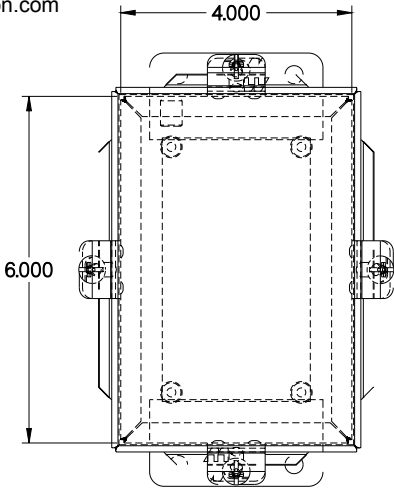

PART No. 1414N4C

Data subject to change without notice

TOP VIEW

ISOMETRIC VIEW

Gross Automation (877) 268-3700 · www.hammondenclosuresales.com · sales@grossautomation.com

BACK VIEW

LEFT SIDE VIEW

FRONT VIEW

RIGHT SIDE VIEW

INNER PANEL

BOTTOM VIEW