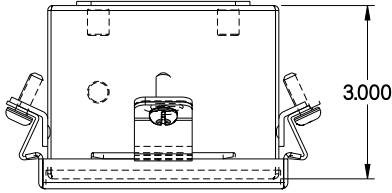

PART No. 1414N4C

Data subject to change without notice

TOP VIEW

ISOMETRIC VIEW

Gross Automation (877) 268-3700 · www.hammondenclosuresales.com · sales@grossautomation.com

BACK VIEW

LEFT SIDE VIEW

FRONT VIEW

RIGHT SIDE VIEW

INNER PANEL

BOTTOM VIEW