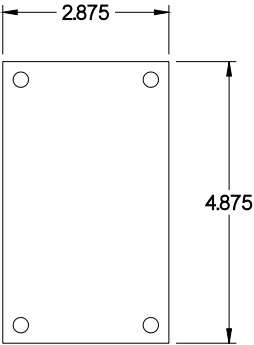

PART No. 1414N4C

Data subject to change without notice

TOP VIEW

ISOMETRIC VIEW

Gross Automation (877) 268-3700 · www.hammondenclosuresales.com · sales@grossautomation.com

BACK VIEW

LEFT SIDE VIEW

FRONT VIEW

RIGHT SIDE VIEW

INNER PANEL

BOTTOM VIEW