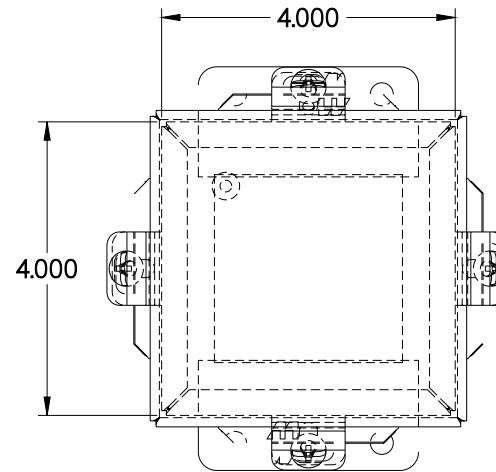

PART No. 1414N4ALA

Data subject to change without notice

Gross Automation (877) 268-3700 · www.hammondenclosuresales.com · sales@grossautomation.com

TOP VIEW

ISOMETRIC VIEW

BACK VIEW

LEFT SIDE VIEW

FRONT VIEW

RIGHT SIDE VIEW

BOTTOM VIEW