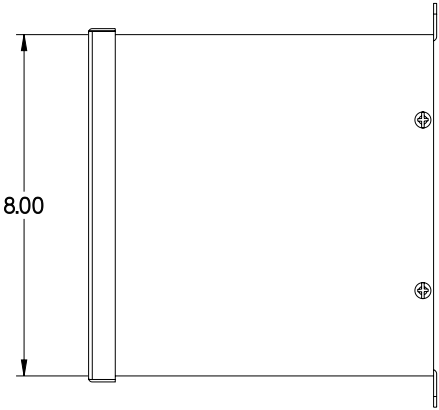

**PART No. N1WS868**

Data subject to change without notice

Isometric drawing Not to Scale

TOP VIEW

ISOMETRIC VIEW

BACK VIEW

LEFT SIDE VIEW

FRONT VIEW

RIGHT SIDE VIEW

6.00  
BOTTOM VIEW