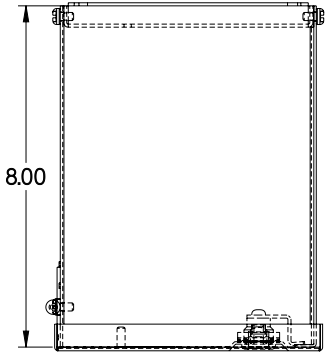

**PART No. N1WS868**

Data subject to change without notice

Isometric drawing Not to Scale

TOP VIEW

ISOMETRIC VIEW

BACK VIEW

LEFT SIDE VIEW

FRONT VIEW

RIGHT SIDE VIEW

6.00  
BOTTOM VIEW