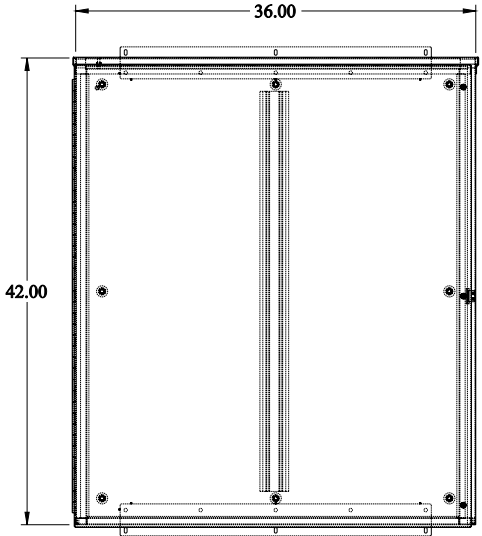

PART No. C3R423612HCR

Data subject to change without notice
Isometric drawing Not to Scale

TOP VIEW

ISOMETRIC VIEW

BACK VIEW

LEFT SIDE VIEW

FRONT VIEW

RIGHT SIDE VIEW

BOTTOM VIEW