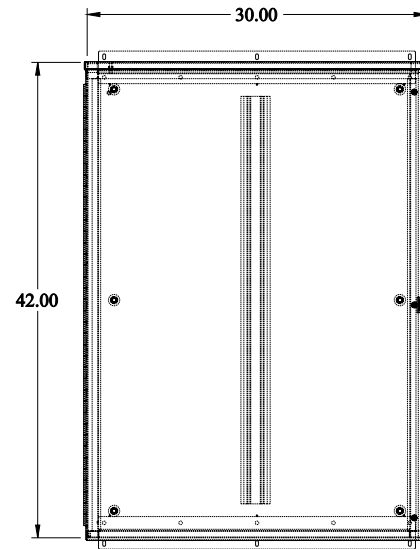

PART No. C3R423012HCR

Data subject to change without notice
Isometric drawing Not to Scale

TOP VIEW

ISOMETRIC VIEW

BACK VIEW

LEFT SIDE VIEW

FRONT VIEW

RIGHT SIDE VIEW

BOTTOM VIEW