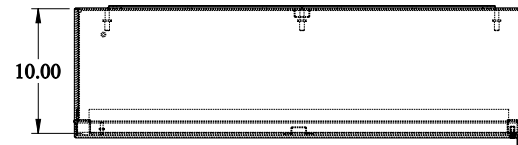

PART No. C3R363610HCR

Data subject to change without notice

Isometric drawing Not to Scale

10.00

TOP VIEW

ISOMETRIC VIEW

BACK VIEW

LEFT SIDE VIEW

36.00

FRONT VIEW

RIGHT SIDE VIEW

BOTTOM VIEW