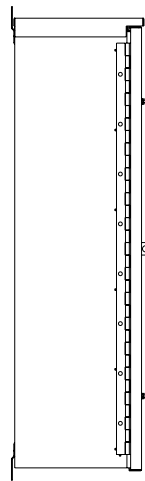

PART No. C3R363610HCR

Data subject to change without notice

Isometric drawing Not to Scale

10.00

TOP VIEW

ISOMETRIC VIEW

BACK VIEW

LEFT SIDE VIEW

36.00

FRONT VIEW

RIGHT SIDE VIEW

BOTTOM VIEW