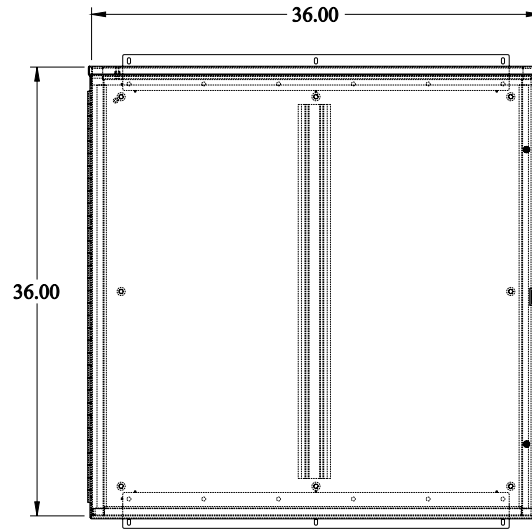

PART No. C3R363610HCR

Data subject to change without notice

Isometric drawing Not to Scale

10.00

TOP VIEW

ISOMETRIC VIEW

BACK VIEW

LEFT SIDE VIEW

36.00

FRONT VIEW

RIGHT SIDE VIEW

BOTTOM VIEW