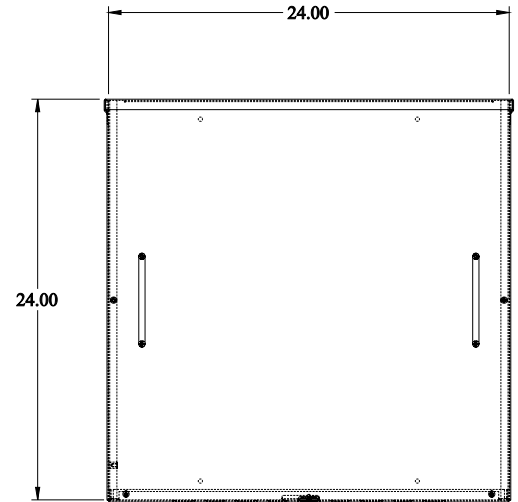

PART No. C3R242412SC

Data subject to change without notice
Isometric drawing Not to Scale

TOP VIEW

ISOMETRIC VIEW

BACK VIEW

LEFT SIDE VIEW

FRONT VIEW

RIGHT SIDE VIEW

BOTTOM VIEW